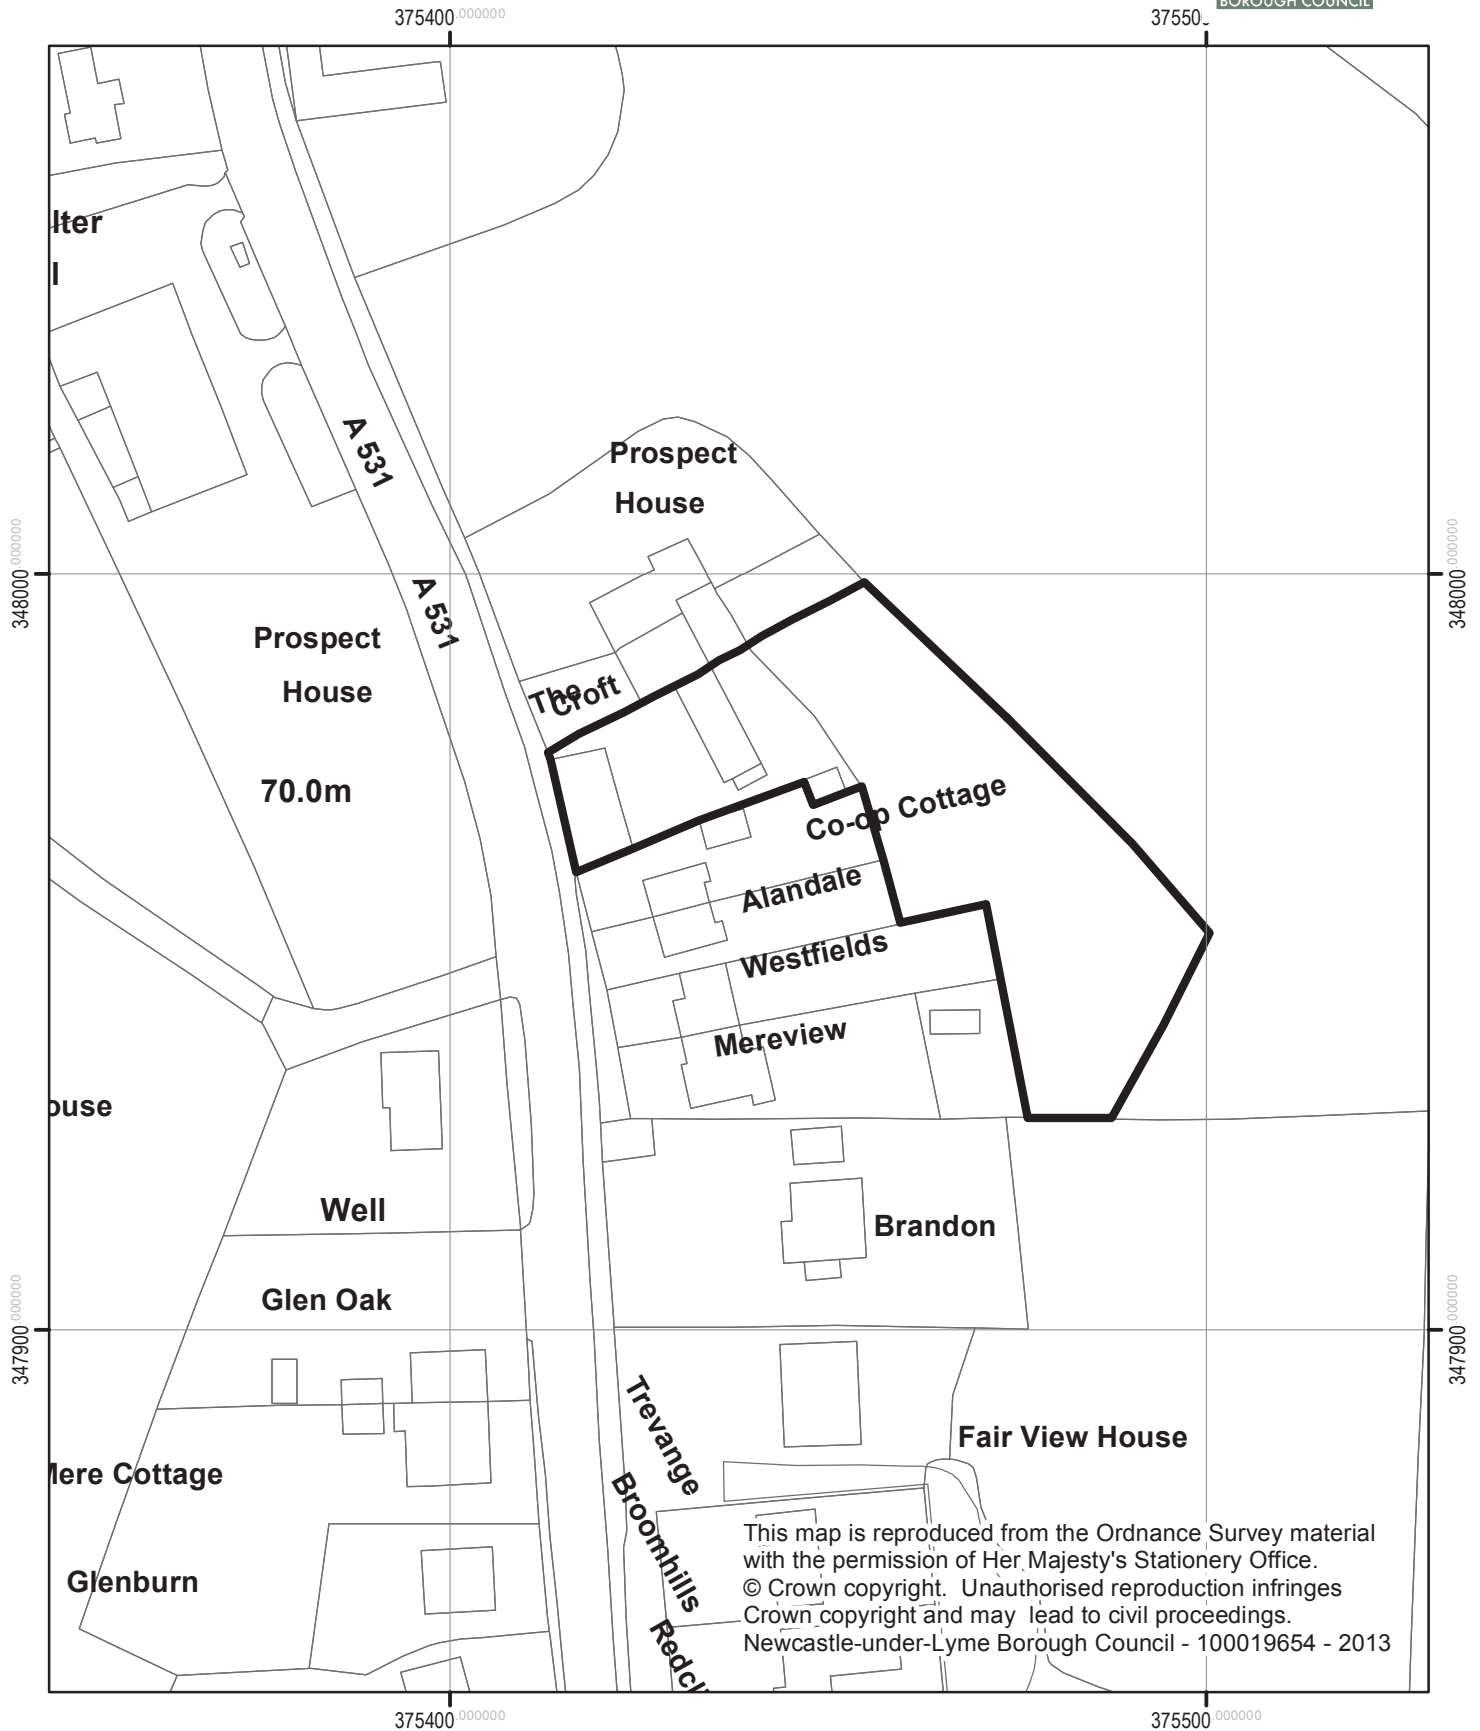

16/00792/LBC

Schoolroom adjacent to The Croft,
Main Road, Betley

This map is reproduced from the Ordnance Survey material with the permission of Her Majesty's Stationery Office.
© Crown copyright. Unauthorised reproduction infringes Crown copyright and may lead to civil proceedings.
Newcastle-under-Lyme Borough Council - 100019654 - 2013